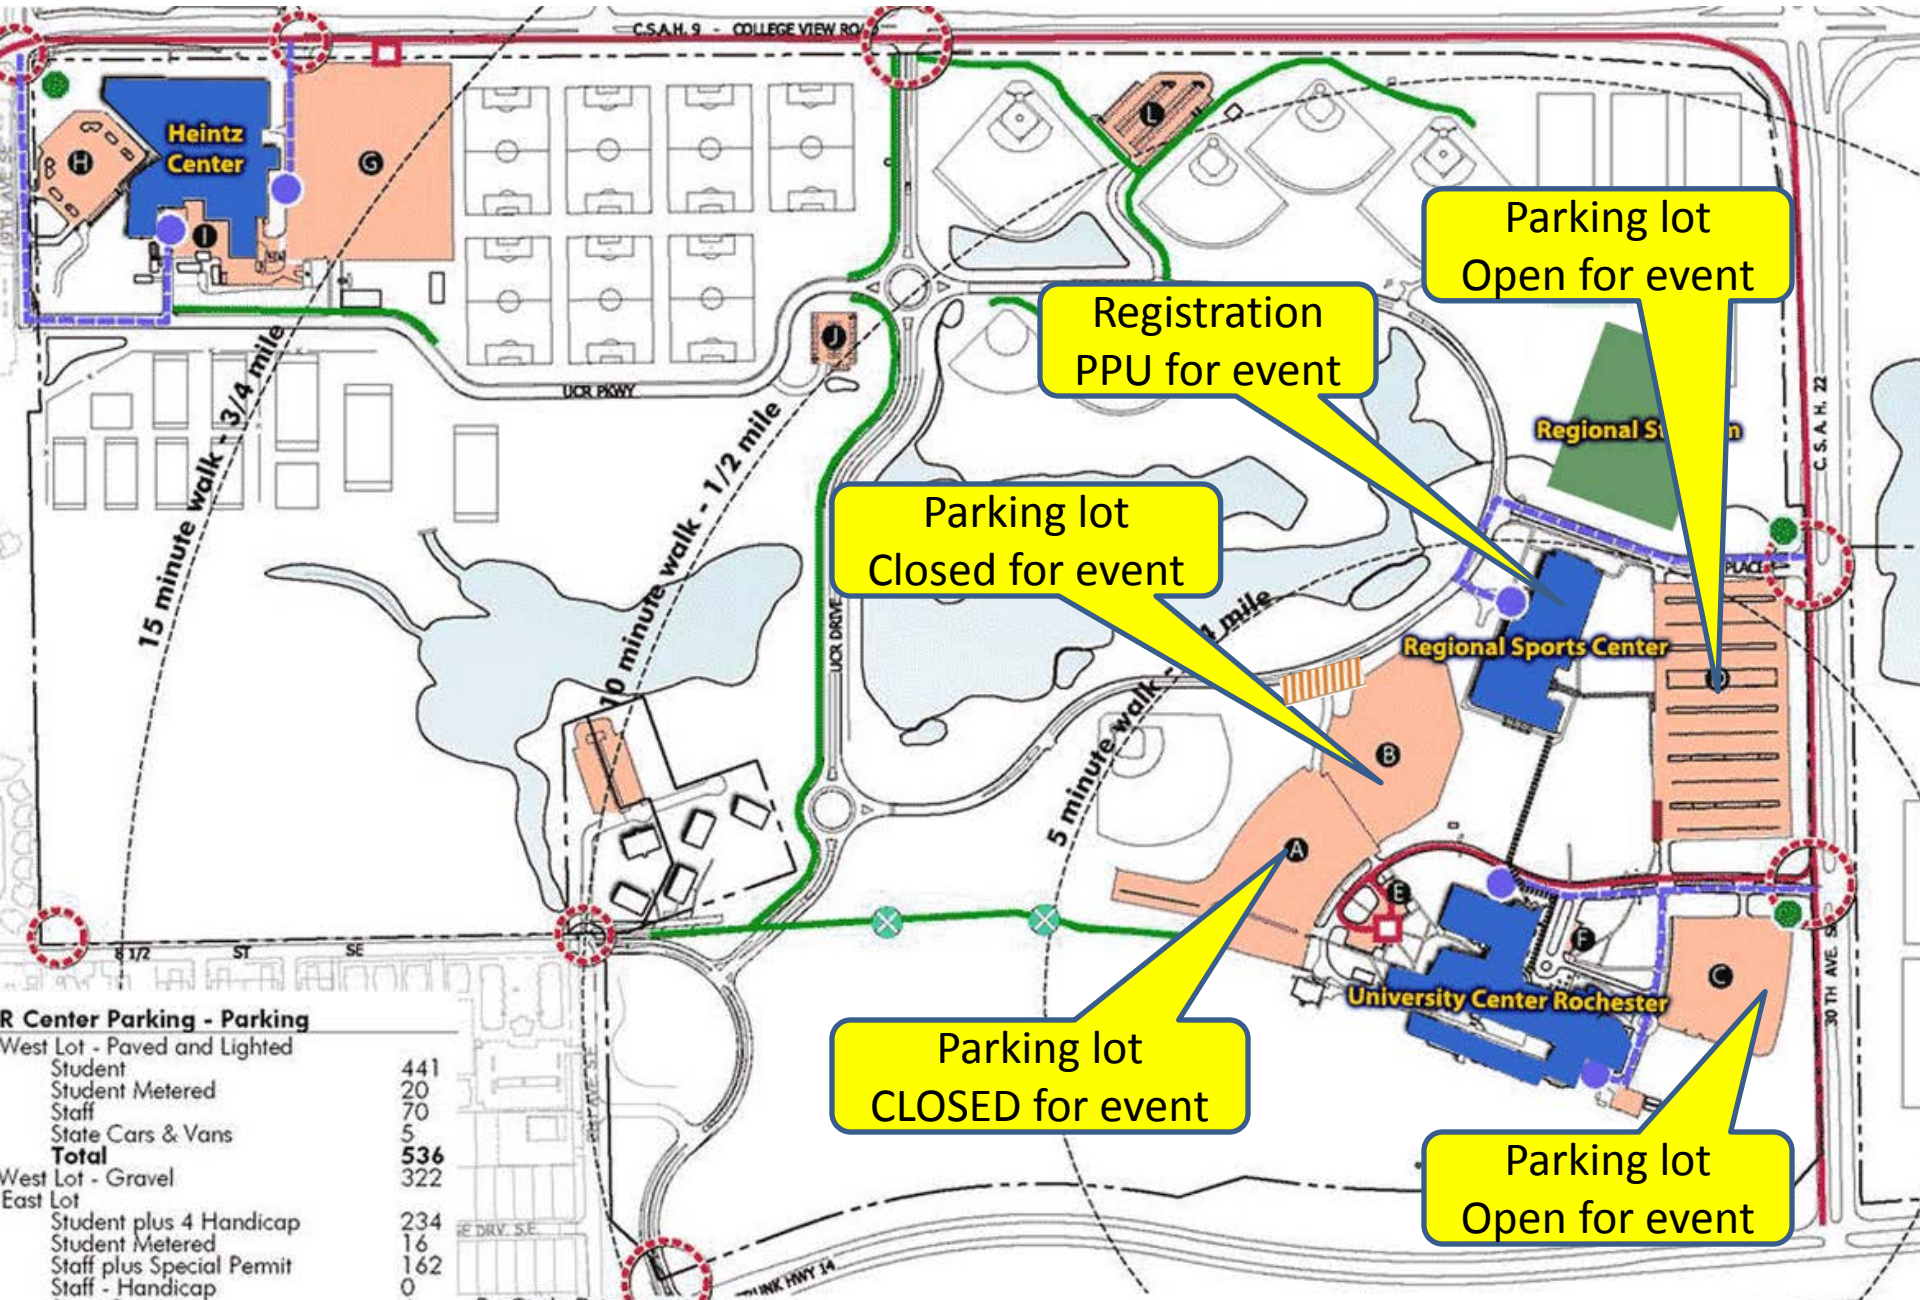

Parking Map for Brains for a Cure

Parking lot
Open for event

Registration
PPU for event

Parking lot
Closed for event

Parking lot
CLOSED for event

Parking lot
Open for event

West Lot - Paved and Lighted

Student	441
Student Metered	20
Staff	70
State Cars & Vans	5
Total	536

West Lot - Gravel

Student plus 4 Handicap	234
Student Metered	16
Staff plus Special Permit	162
Staff - Handicap	0

Building Map for Brains for a Cure

Start Line for event

Finish Line for event

Registration PPU

Entrance from Parking Lot C

Entrance from Parking Lot D

Start / Finish Map for Brains for a Cure