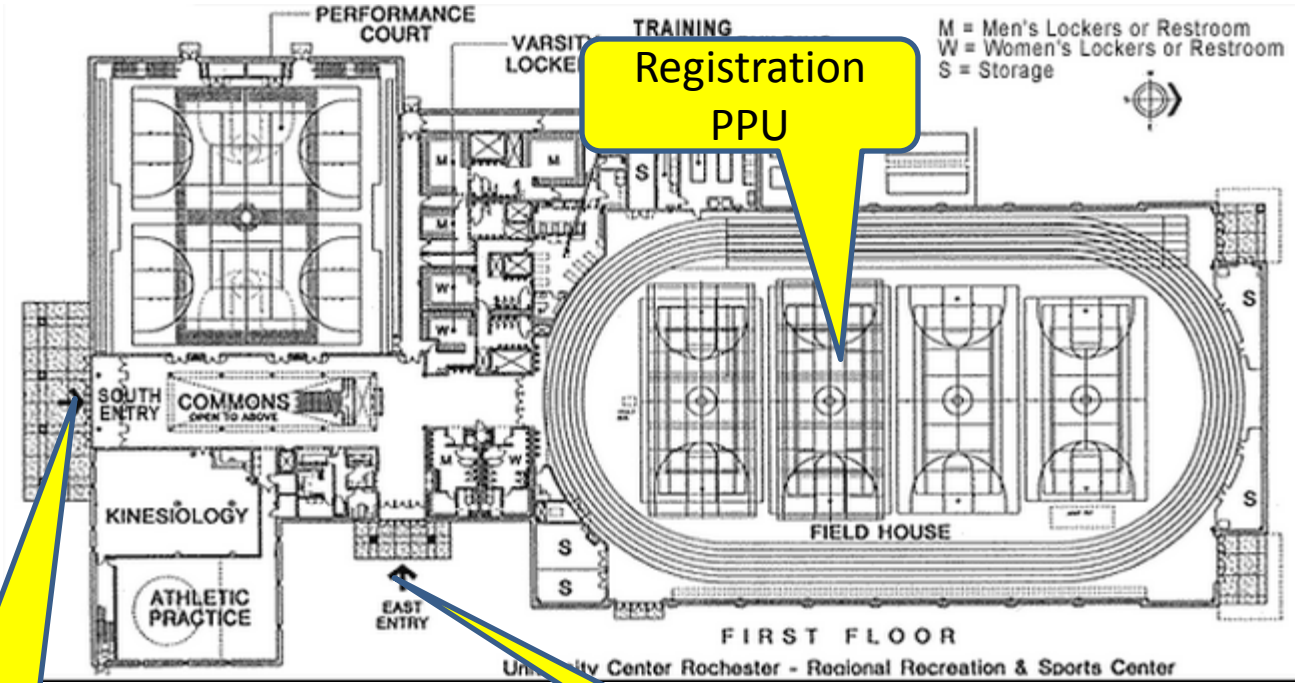

Parking Map for Brains for a Cure

Parking lot
Open for event

Registration
PPU for event

Parking lot
Closed for event

Parking lot
CLOSED for event

Parking lot
Open for event

West Lot - Paved and Lighted

Student	441
Student Metered	20
Staff	70
State Cars & Vans	5
Total	536

West Lot - Gravel

Student plus 4 Handicap	234
Student Metered	16
Staff plus Special Permit	162
Staff - Handicap	0

Building Map for Brains for a Cure

Start Line for event

Finish Line for event

Registration PPU

Entrance from Parking Lot C

Entrance from Parking Lot D

Start / Finish Map for Brains for a Cure