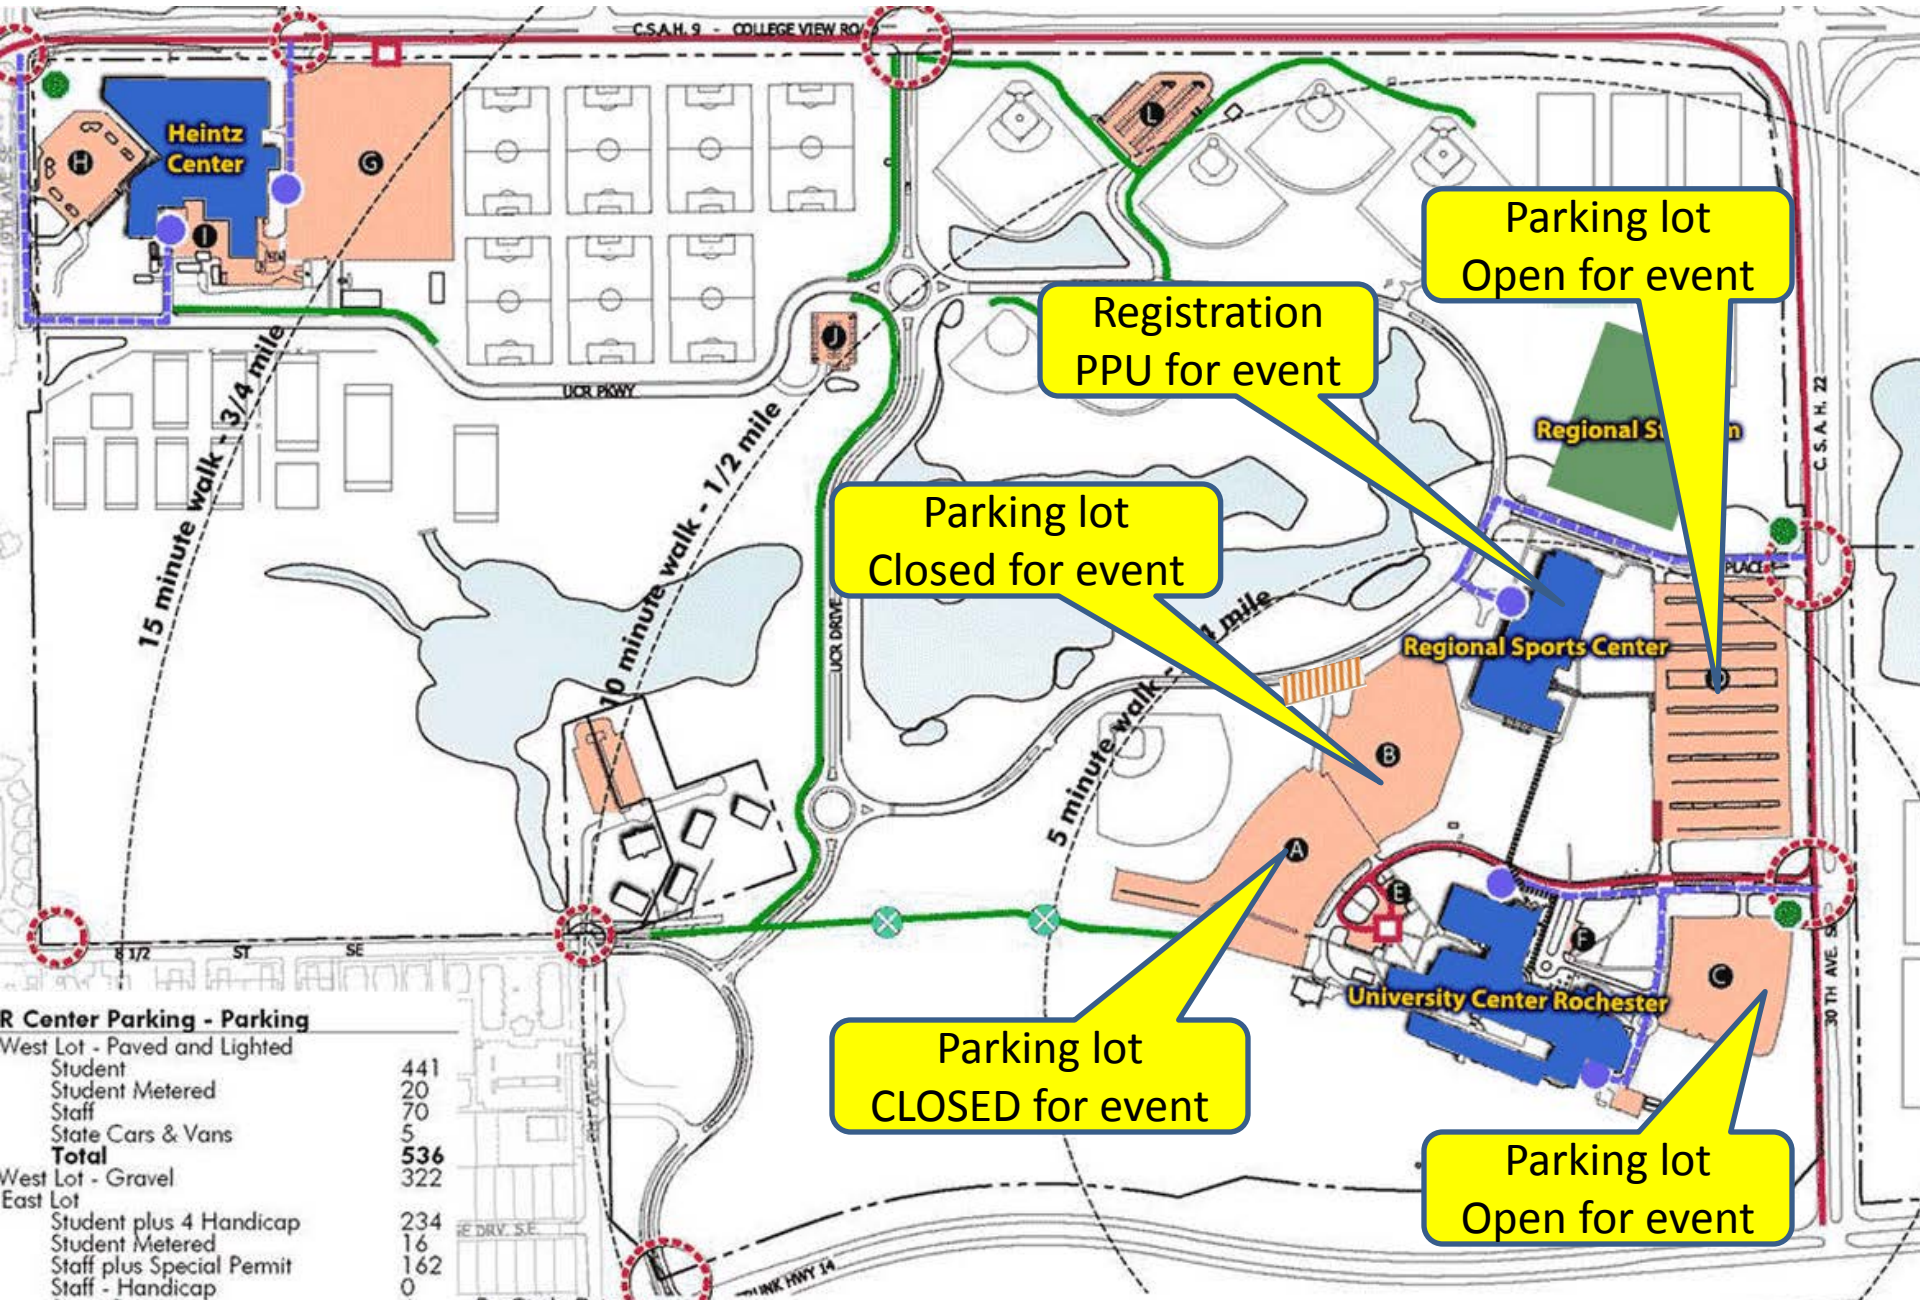

Parking Map for Brains for a Cure

Parking lot
Open for event

Registration
PPU for event

Parking lot
Closed for event

Parking lot
CLOSED for event

Parking lot
Open for event

University Center Parking - Parking

West Lot - Paved and Lighted	441
Student	20
Student Metered	70
Staff	5
State Cars & Vans	5
Total	536
West Lot - Gravel	322
East Lot	
Student plus 4 Handicap	234
Student Metered	16
Staff plus Special Permit	162
Staff - Handicap	0